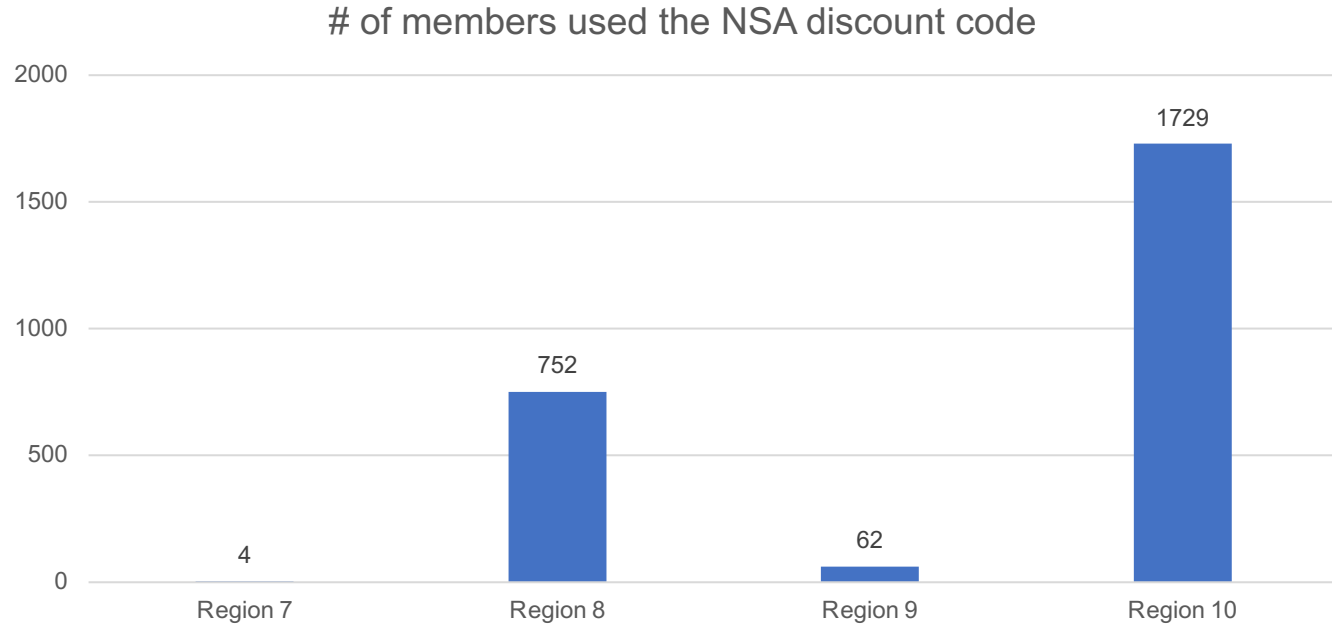

**SICE**

- ▶ Seminars and workshops
- ▶ Side event at IEEE conference
- ▶ Joint awards like *IEI-IEEE Awards* or *IPSIJ/IEEE-CS Young Computer Researcher Award*
- ▶ Competitions (e.g., robotics, cybersecurity)
- ▶ Programming series
- ▶ Publications (e.g., joint efforts or access to national society publications)
- ▶ Milestones
- ▶ Distinguished lecturer tours

# Members using NSA Discounts by Region

| Region    | Count |
|-----------|-------|
| Region 7  | 4     |
| Region 8  | 752   |
| Region 9  | 62    |
| Region 10 | 1729  |

updated: 13 February 2023