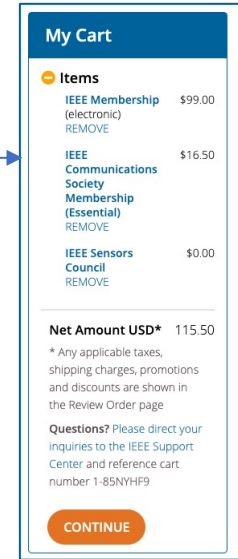

# Start – login – menu

[www.ieee.org](http://www.ieee.org)  
Click „Sign In”  
top right

Login with your  
IEEE credential

You are logged-in  
if you can see your name,  
top right

Click on “Membership” and click  
on „Renew IEEE membership”

# Renew – Membership type – add Society – My cart – Payment

Your cart is empty, click on „Renew now” button

Choose your membership type (Professional, Electronic\*, Student)

\* Members who resides in a country, where the Gross National Income is US\$15,000 or less <https://www.ieee.org/membership/join/emember-countries.html>

Optional, you can add IEEE Society membership, choose from the Catalog

Your cart is ready for payment